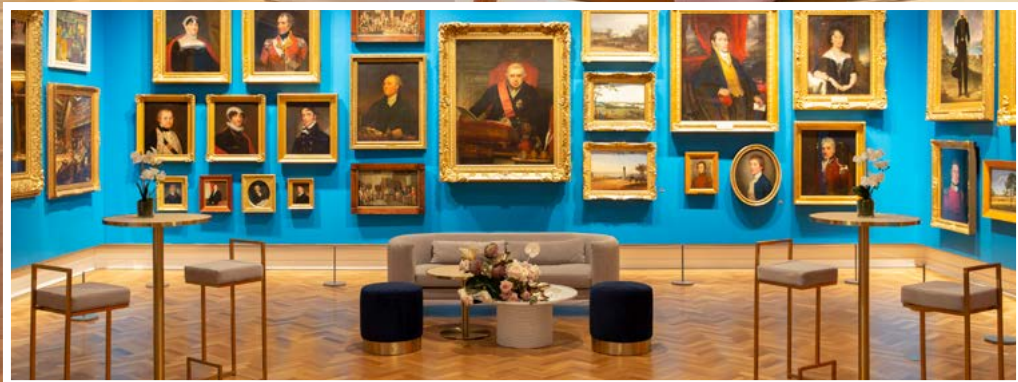

Galleries

Paintings from the Collection

$4995

More than 300 original artworks from the Library's unique collection of landscape and portrait paintings on permanent public display.

Paintings Galleries*

cocktail	350

* conditions apply