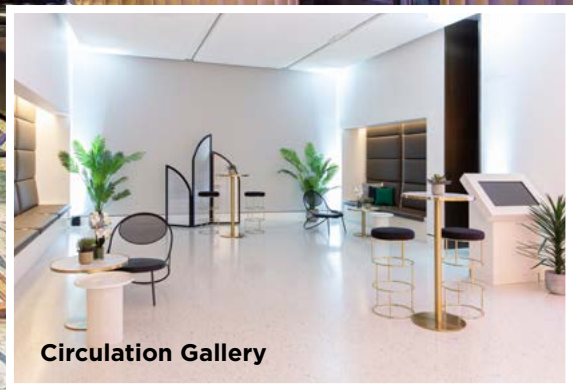

Circulation Gallery