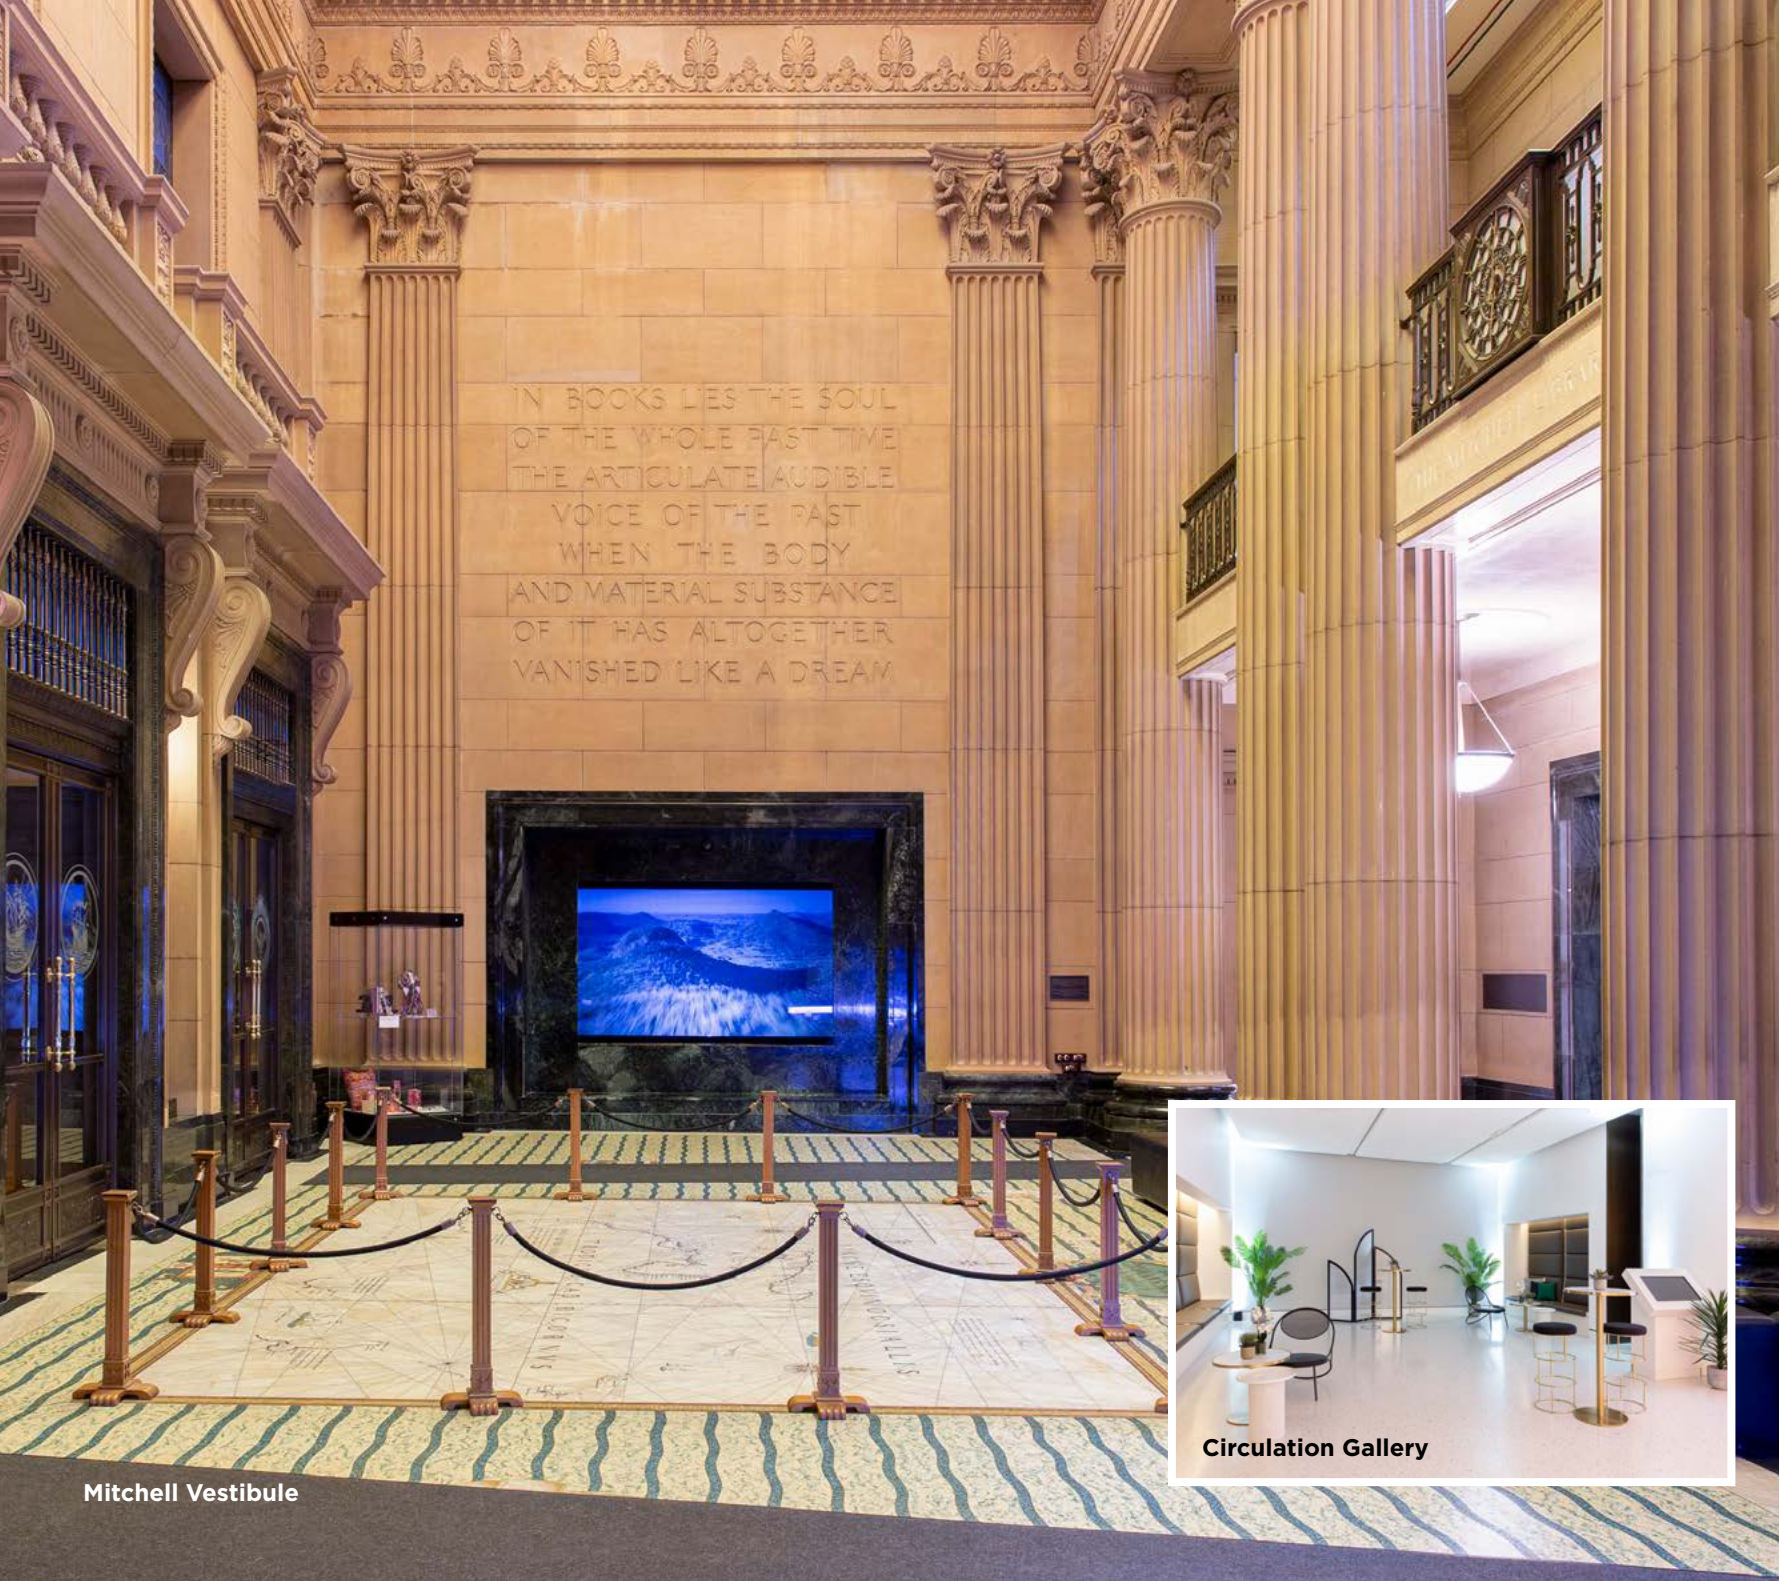

Circulation Gallery

Exhibition Galleries and Public Spaces

The Library's exhibition galleries and public spaces are available for hire outside of Library opening hours and require approval from the State Library of NSW.

For more information about our exhibition galleries and the use of public spaces, please contact our Venue Hire team directly via venue.hire@sl.nsw.gov.au or (02) 9273 1744.

Mitchell Vestibule*	$4500
cocktail	150
dinner	70
Circulation Gallery*	$3000
cocktail	200
Collectors' Gallery*	$3000
cocktail	200

* conditions apply

Mitchell Vestibule