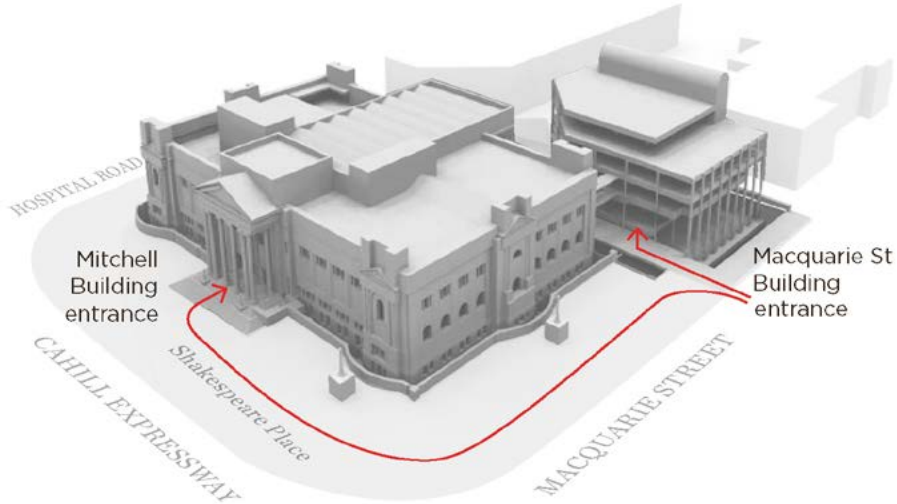

State Library of NSW