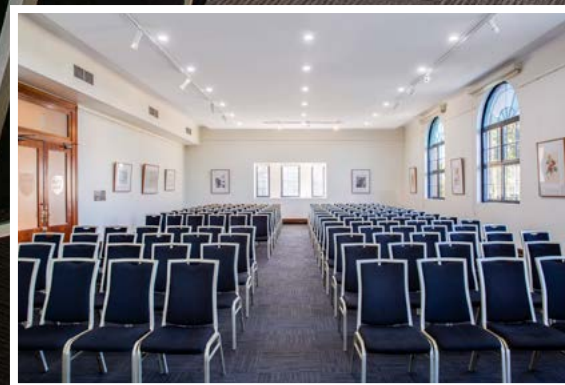

Dixson Room

$2400

Capacity

cocktail	200
theatre	150
dinner round	120
cabaret	80
classroom	78
clusters	56
long dining	54
u-shape	51
boardroom	42

Includes

- tables (trestle or dining)
- conference chairs
- stage
- data projector & screen
- laptop
- sound system
- lectern & microphone