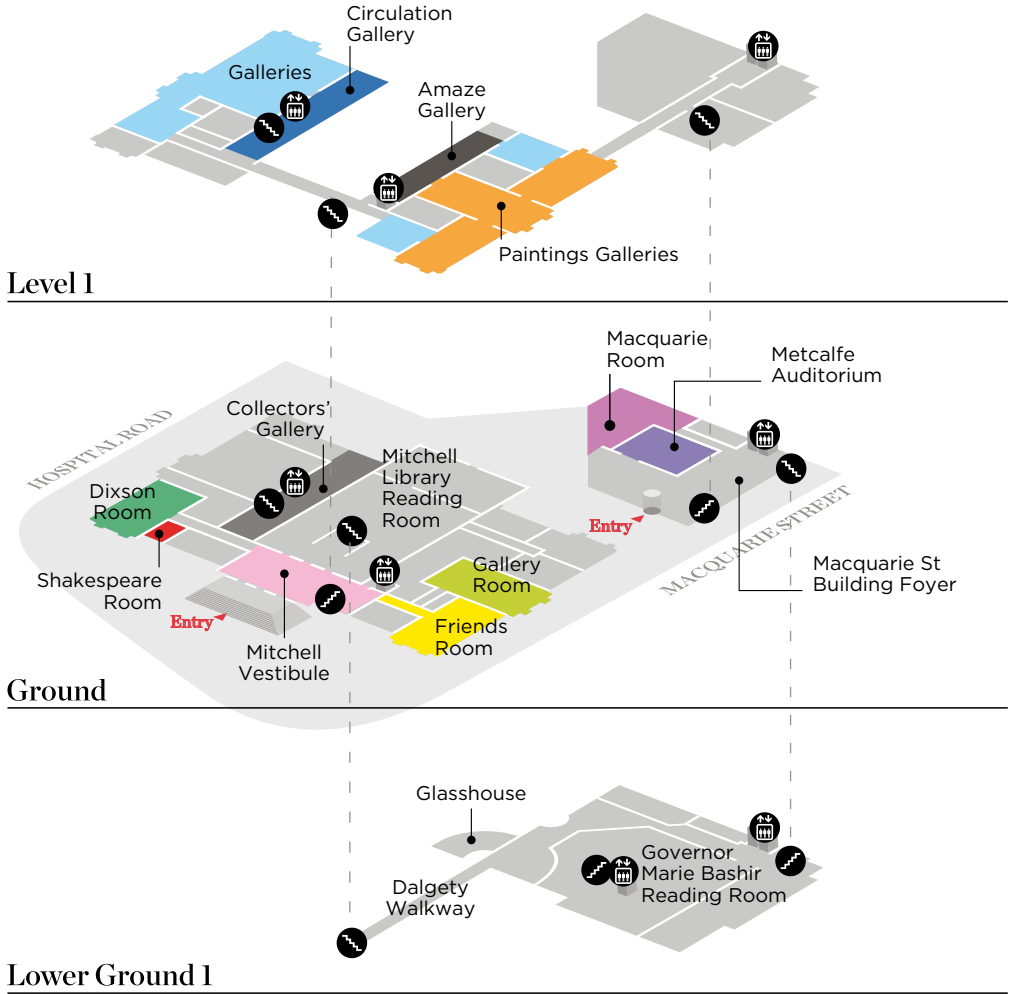

State Library of NSW

Venues

- | | |
|---------------------------------------------------------------------------------------------------------------------------------------------|---------------------------------------------------------------------------------------------------------------------------------------------|
| Dixon Room | Mitchell Vestibule |
| Shakespeare Room | Collectors' Gallery |
| Friends Room | Circulation Gallery |
| Gallery Room | Paintings Galleries |
| Metcalfe Auditorium | AMAZE Gallery |
| Macquarie Room | Galleries |