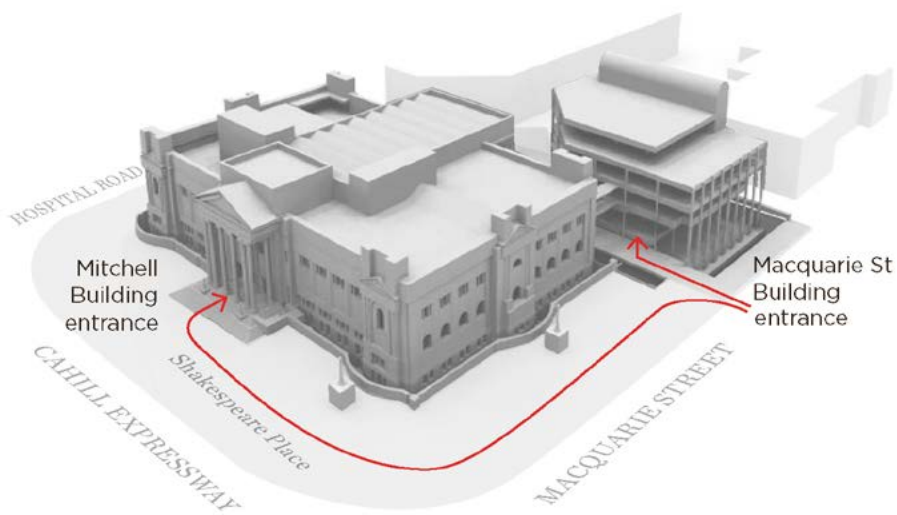

State Library of NSW

Venues

 Dixon Room	 Mitchell Vestibule
 Shakespeare Room	 Collectors' Gallery
 Friends Room	 Circulation Gallery
 Gallery Room	 Paintings Galleries
 Metcalfe Auditorium	 AMAZE Gallery
 Macquarie Room	 Galleries